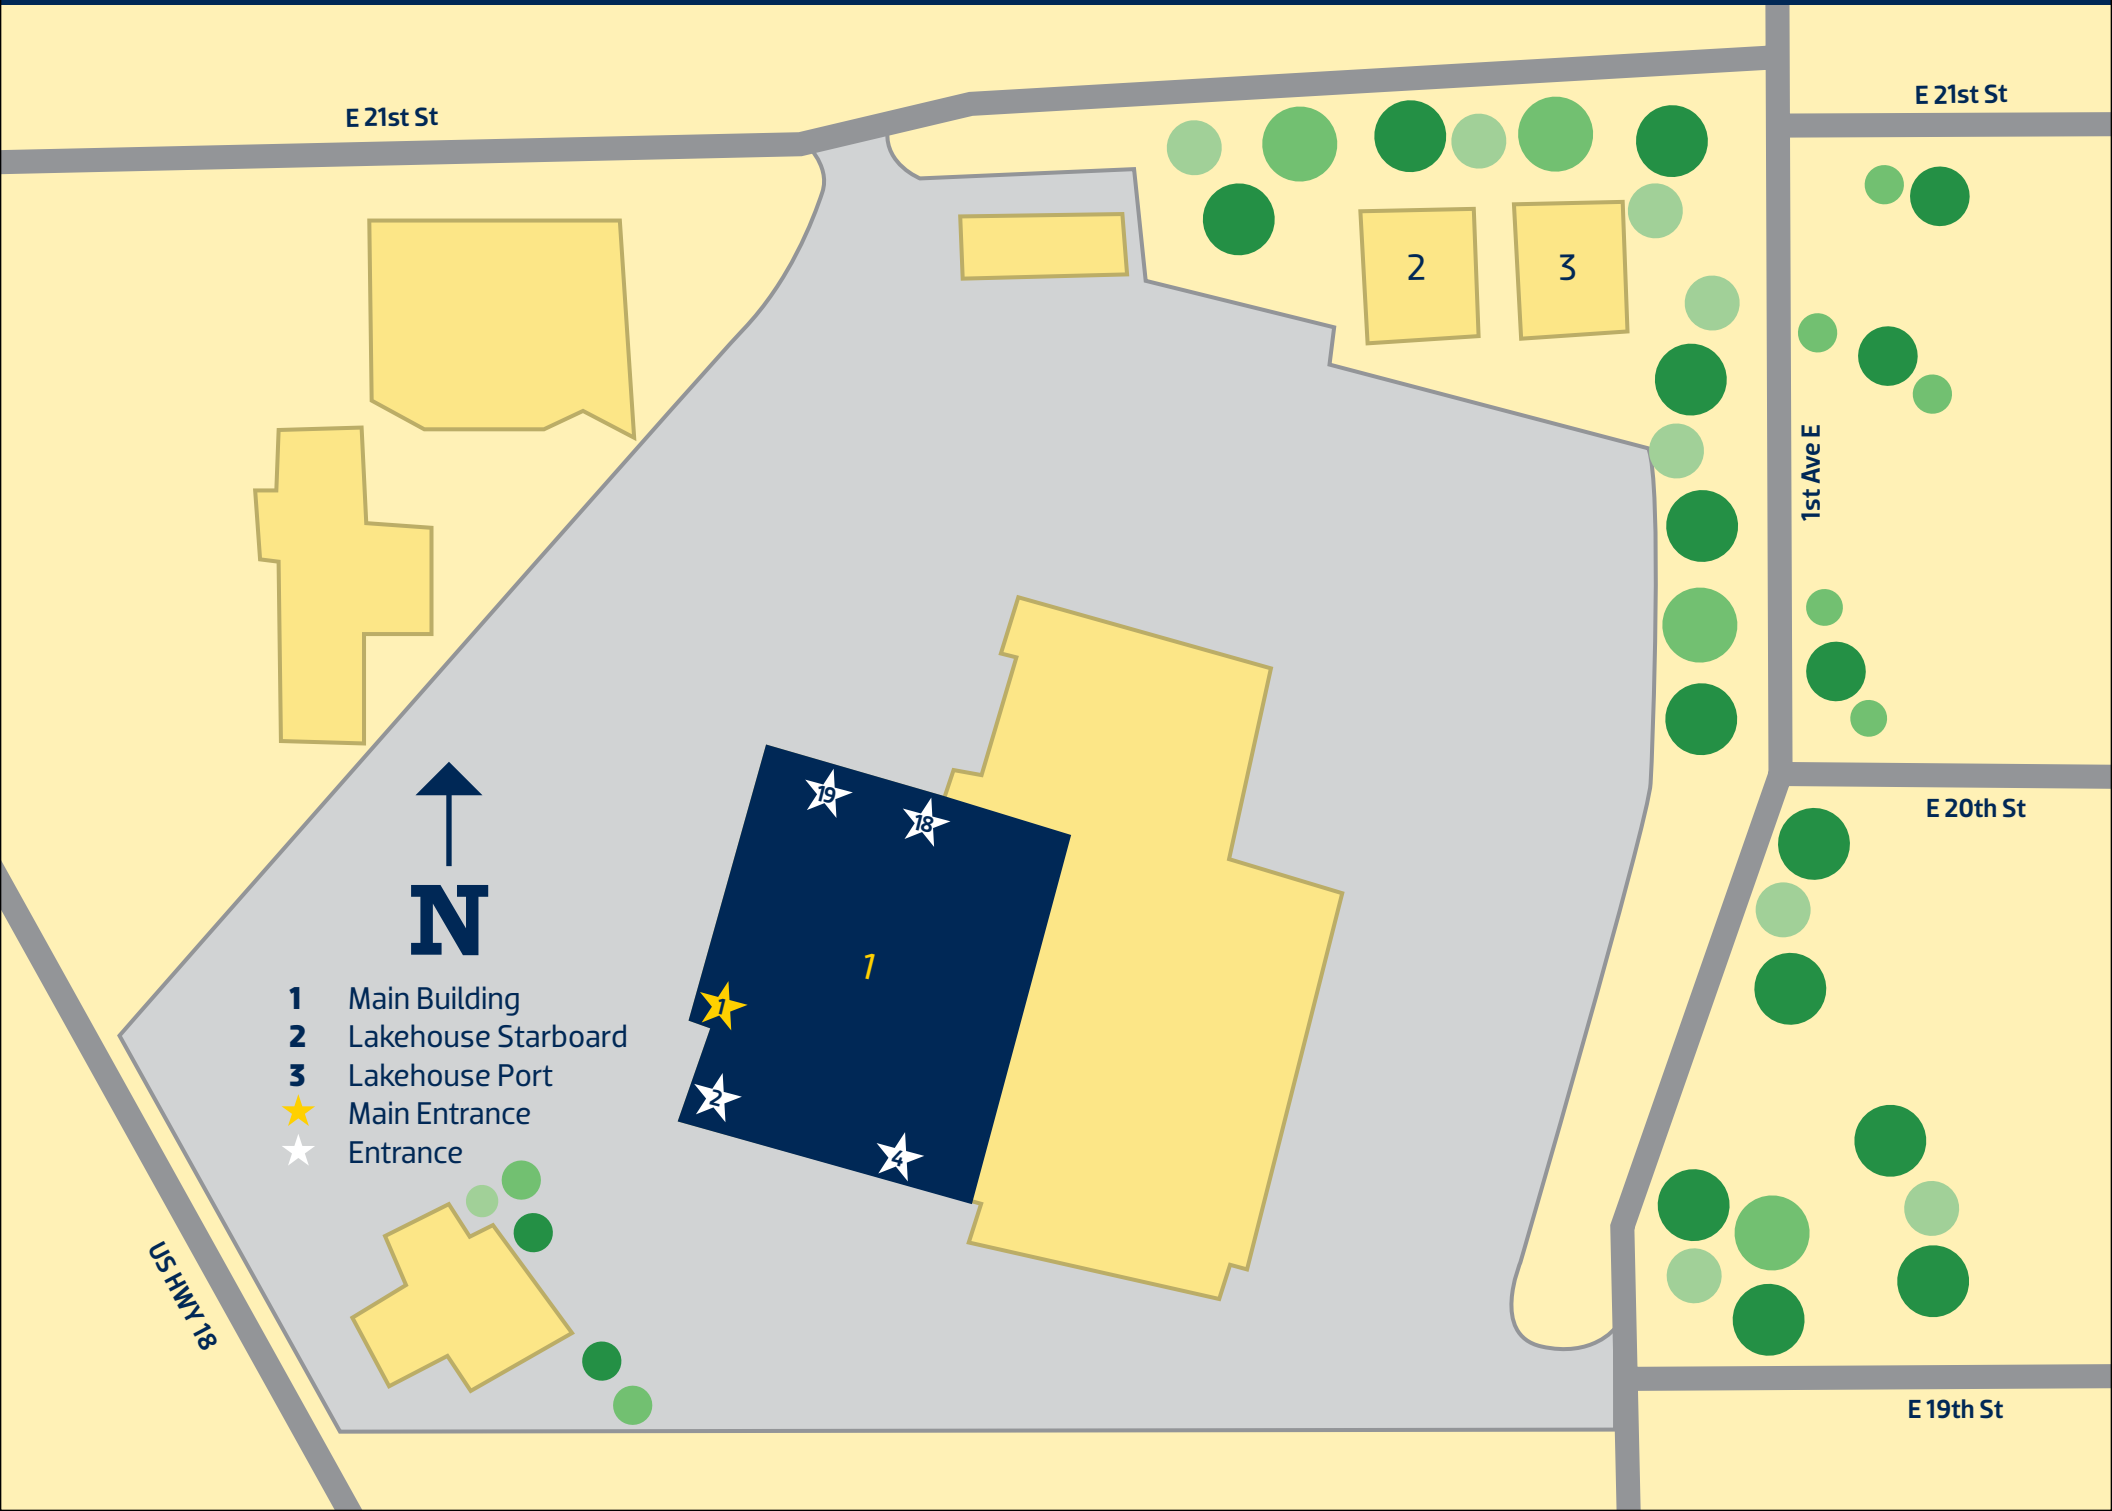

Iowa Lakes Community College – Spencer Campus Facilities

E 21st St

E 21st St

2

3

1st Ave E

E 20th St

- 1 Main Building
- 2 Lakehouse Starboard
- 3 Lakehouse Port
- ★ Main Entrance
- ★ Entrance

US HWY 18

E 19th St